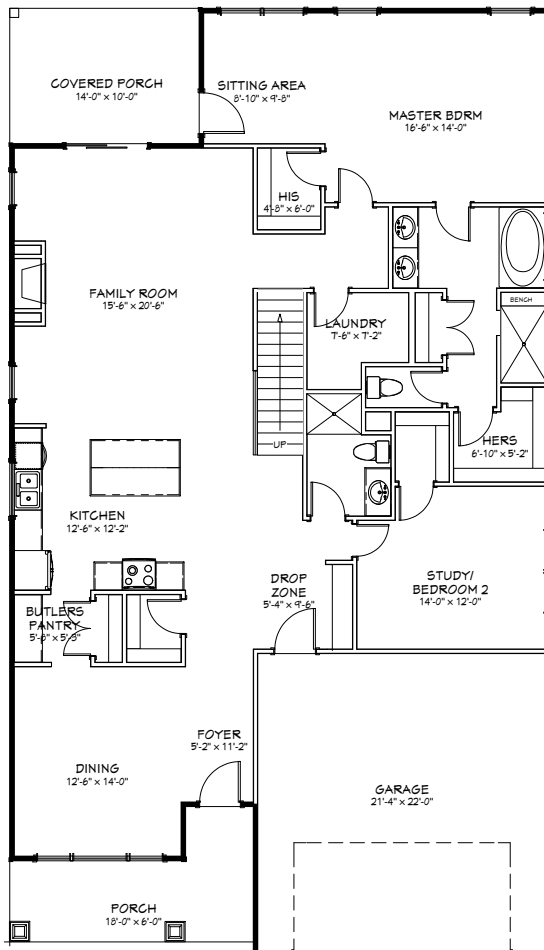

MARKETED BY:

BLACKWELL & COMPANY REALTY

THE CRESTONE

4 Bedroom 3-1/2 Bath 3,055 sq ft

Note: Prices, specifications and dimensions are approximate and are subject to change without notice.