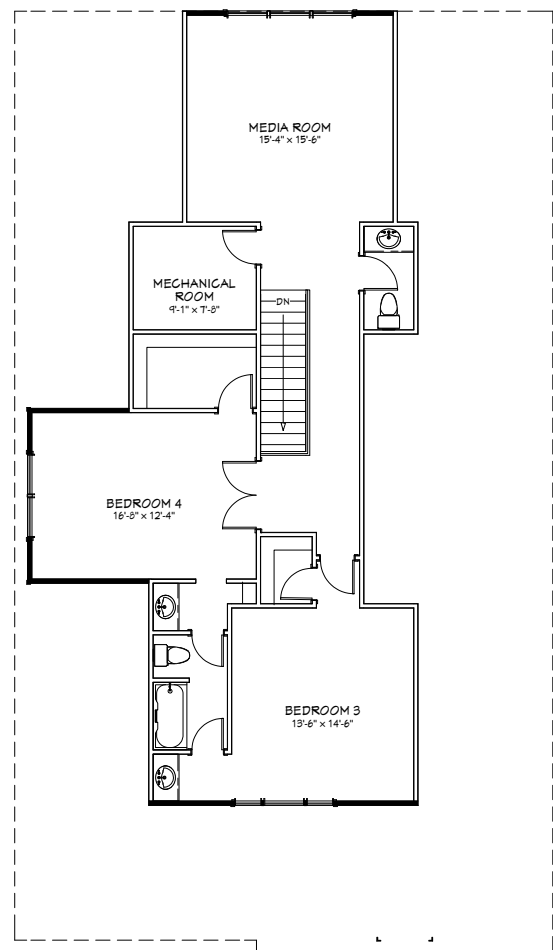

MARKETED BY:

BLACKWELL & COMPANY REALTY

THE CRESTONE

4 Bedroom 3-1/2 Bath 3,055 sq ft

Note: Prices, specifications and dimensions are approximate and are subject to change without notice.