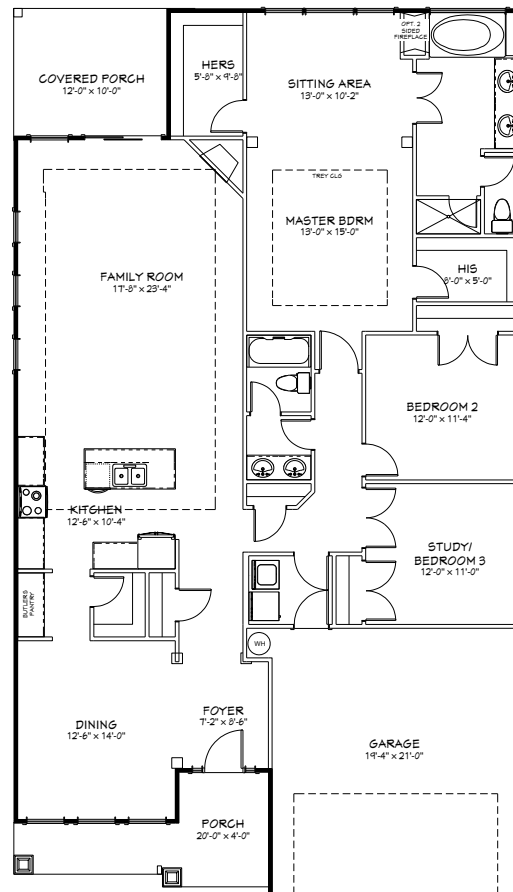

MARKETED BY:

BLACKWELL & COMPANY REALTY

THE KEYSTONE

3 Bedroom 2 Bath 2,100 sq ft

Note: Prices, specifications and dimensions are approximate and are subject to change without notice.