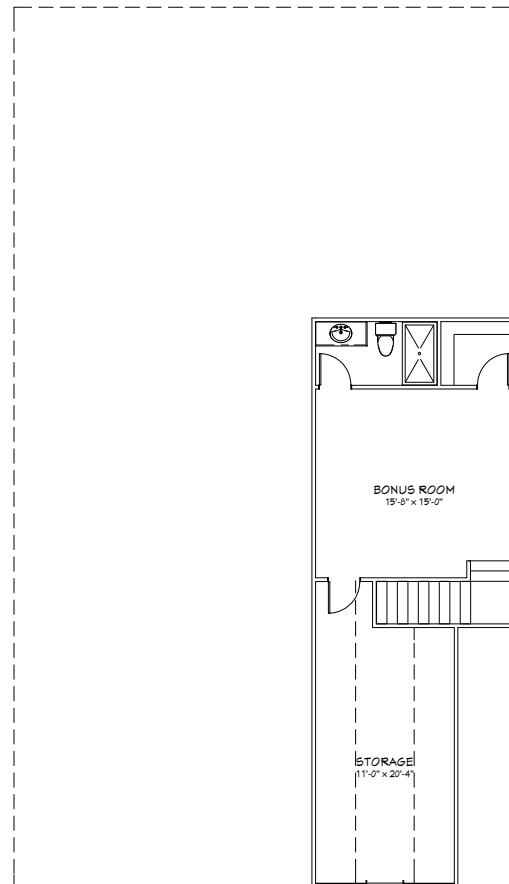

MARKETED BY:

BLACKWELL & COMPANY REALTY

THE VAIL

3 Bedroom 3 Bath 2,412 sq ft

Note: Prices, specifications and dimensions are approximate and are subject to change without notice.