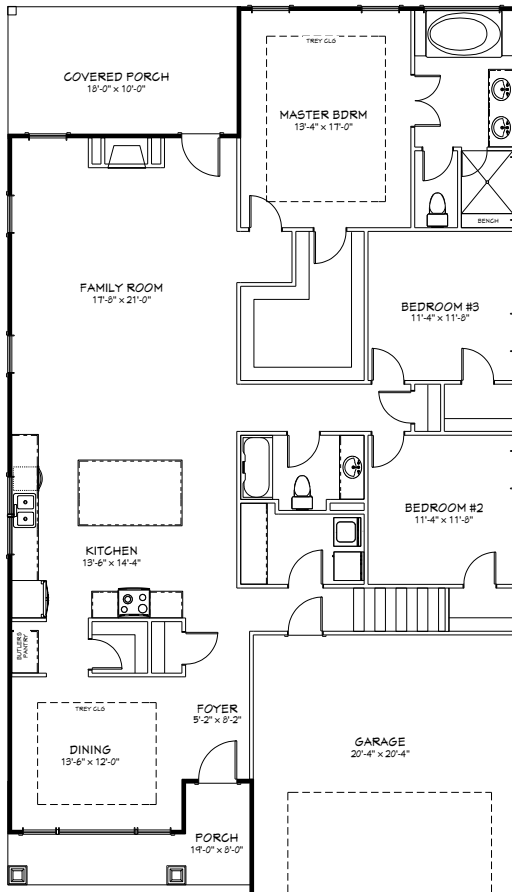

MARKETED BY:

BLACKWELL & COMPANY REALTY

THE VAIL

3 Bedroom 3 Bath 2,412 sq ft

Note: Prices, specifications and dimensions are approximate and are subject to change without notice.